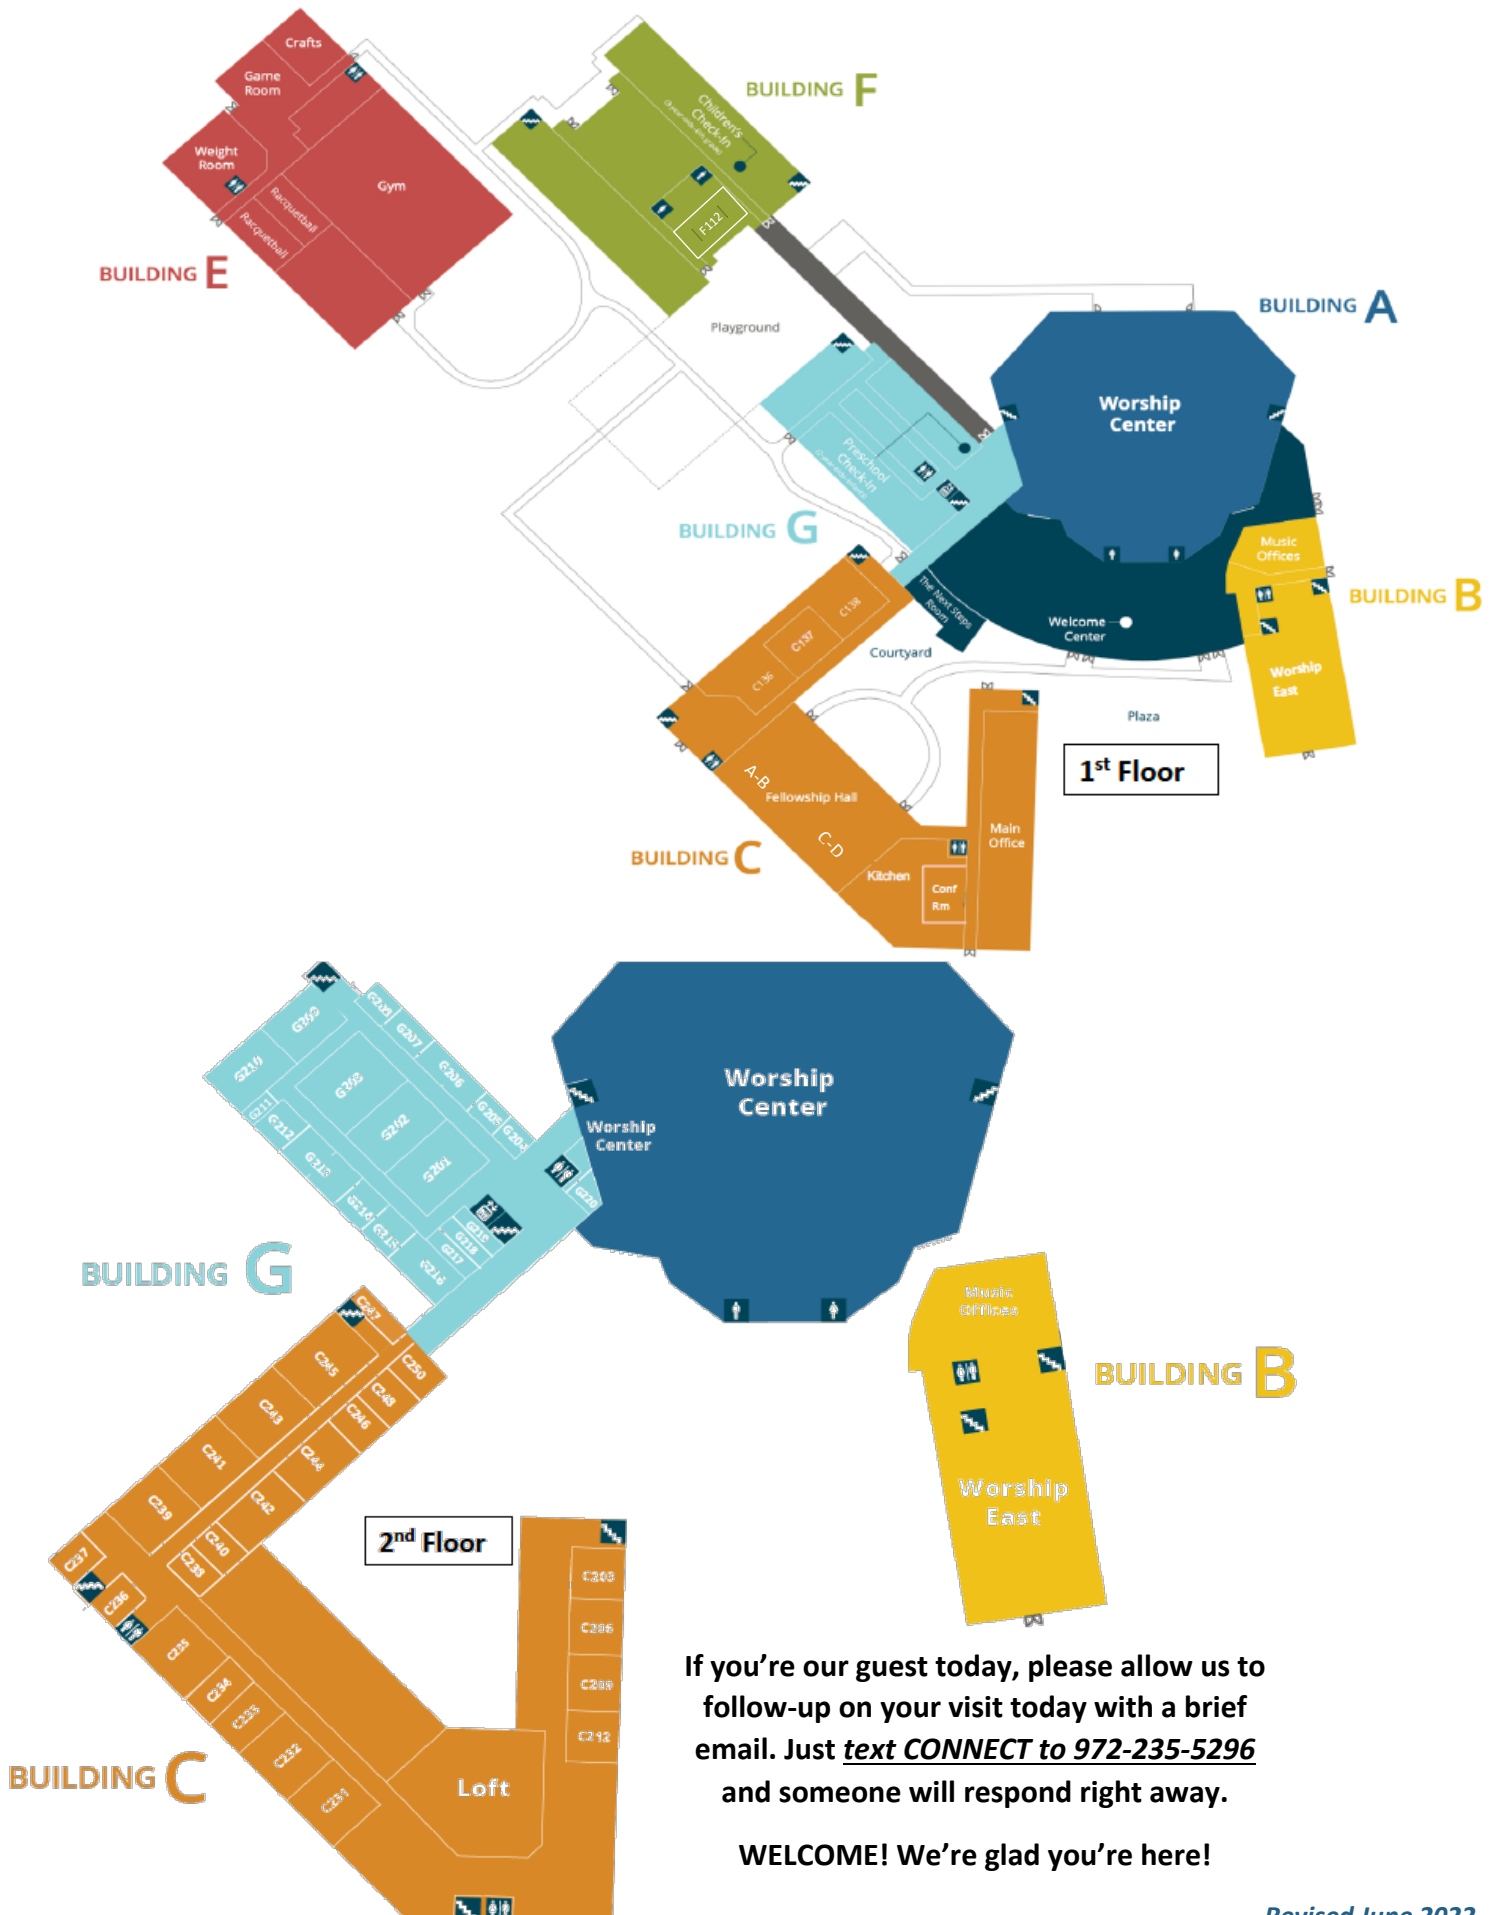

If you're our guest today, please allow us to follow-up on your visit today with a brief email. Just text CONNECT to 972-235-5296 and someone will respond right away.

WELCOME! We're glad you're here!